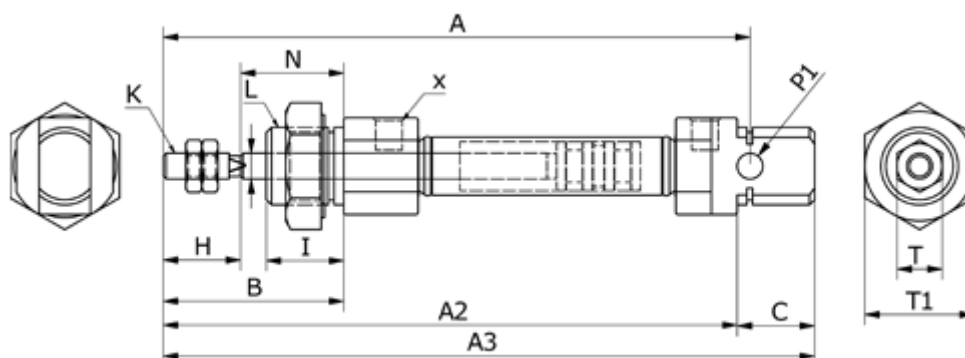

Data Sheet

Article number: 58MI12S0075CAP

Description: Cylinder MI-12x75-S-CA, Ø12x75
Double acting type - port M5

Measures

A	= 91	K	= M6x1,0	V = 6
A2	= 50	L	= M16x1,5	X = M5x0,8
A3	= 105	N	= 20	
B	= 38	O	= 14	
Bore diameter	= 12	P1	= 6	
C	= 17	Stroke	= 75	
HS	= 16	T	= 10	
I	= 17	T1	= 22	